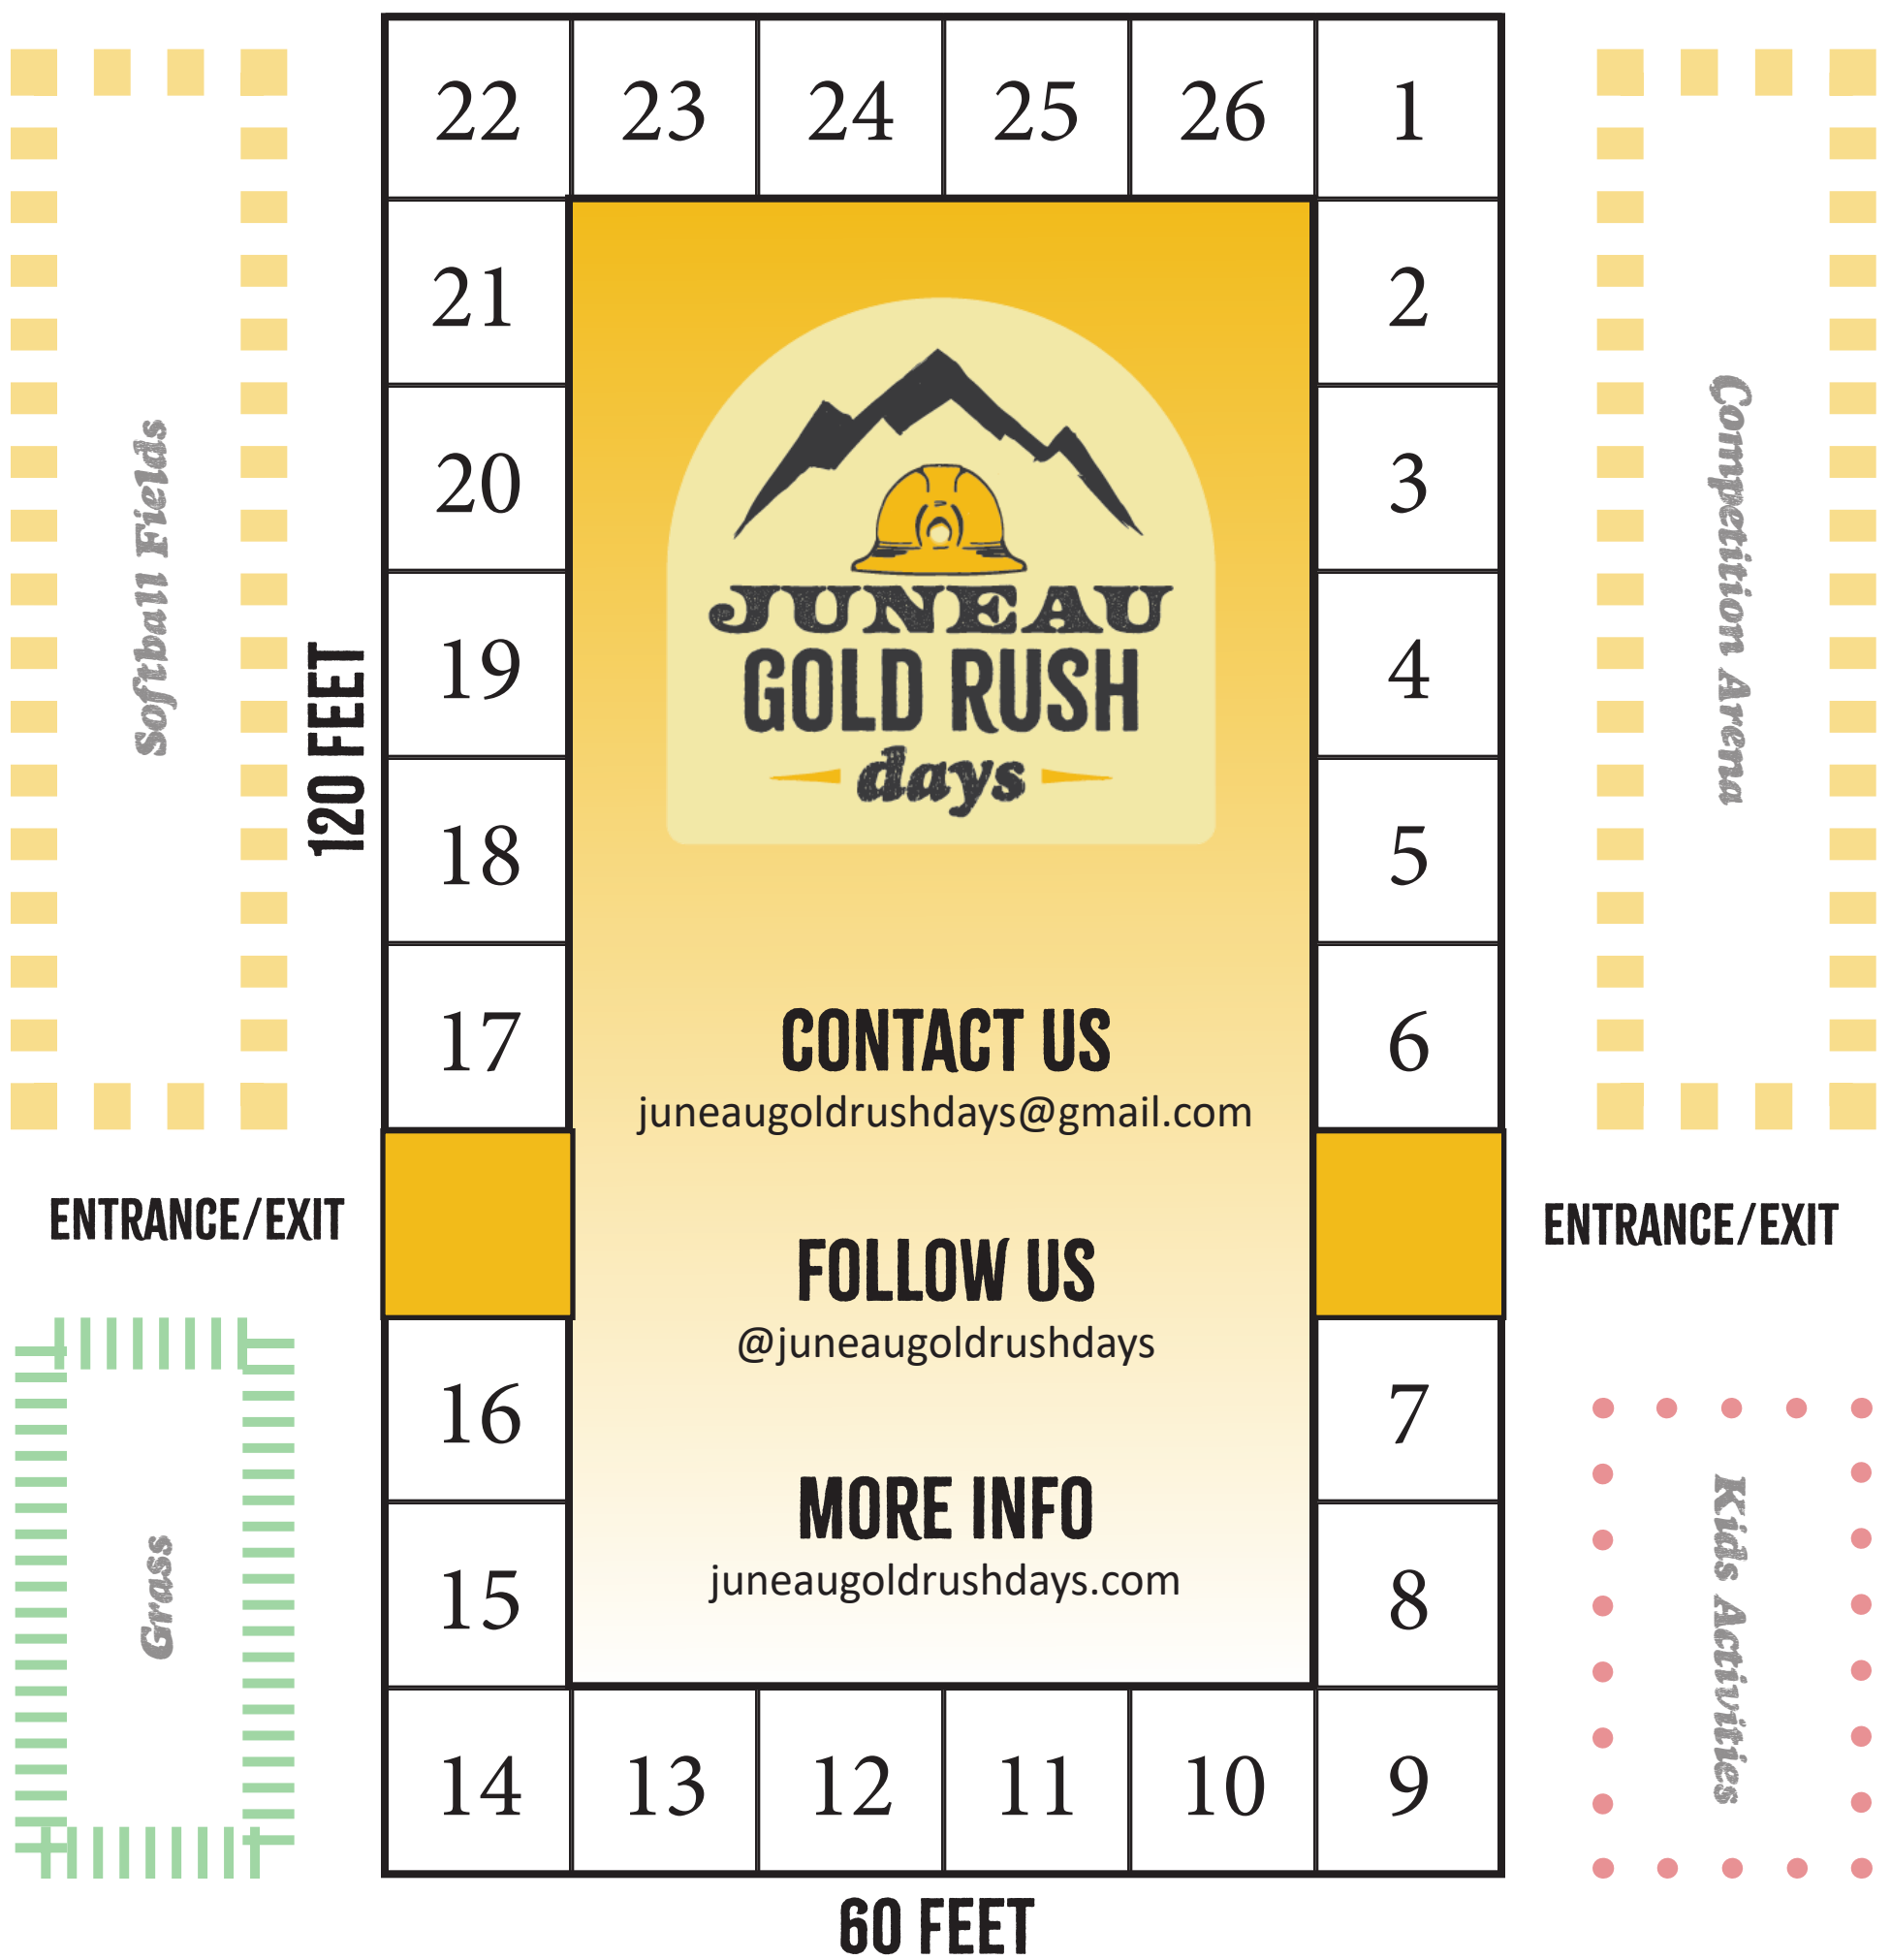

VENDOR BOOTH MAP

Juneau Gold Rush Days - June 17-18, 2023

Greadwell Arena

Savikko Road

IMPORTANT INFORMATION

- Booths are open from 8am – 5pm on Saturday and Sunday.
- Booth setup is between 2-8 pm on Friday, June 16.
- Booths are approximately 10 x 8 ft.
- Booths are separated by painted wood dividers.
- Booths are available on a first-come, first-served basis by date the fee is received.
- Vendor space outside the tent is up to the discretion of the Juneau Gold Rush Days board.
- Vendors should familiarize themselves with their responsibilities as described on the Booth Registration Form.